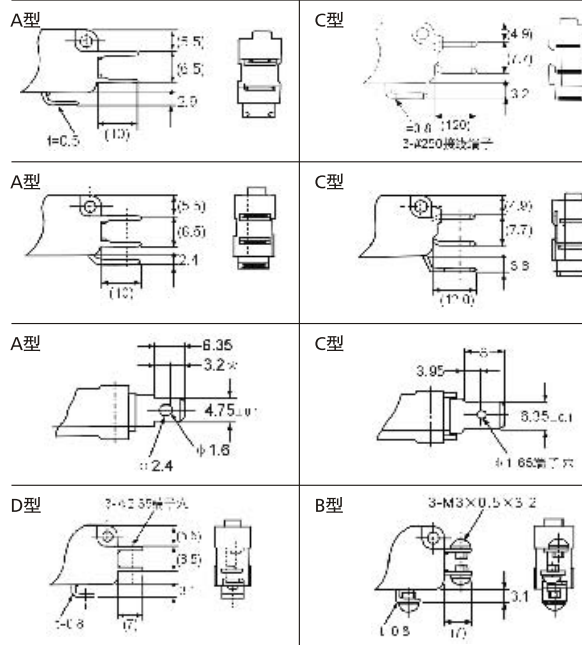

V Micro Switch 微动开关

接线端子种类 Terminal variety

型号 model	V-15	V-151	V-152	V-153	V-154	V-155	V-156
动作特性 operation specialty							
OF最大	200g	125g	200g	125g	240g	70g	125g
RF最小	50g	14g	50g	14g	50g	6g	14g
PT最大	1.4mm	4.0mm	1.6mm	4.0mm	1.6mm	9.0mm	4.0mm
OT最小	0.8mm	1.6mm	0.8mm	1.6mm	0.8mm	3.2mm	1.6mm
MD最大	0.5mm	1.5mm	0.6mm	1.5mm	0.6mm	2.8mm	1.5mm
OP	14.7 ± 0.5mm	15.2 ± 1.2mm	15.2 ± 0.5mm	20.7 ± 1.2mm	20.7 ± 0.6mm	15.2 ± 2.5mm	18.7 ± 1.2mm

V-5-1A5
V-106-1A5
V-156-1A5
V-166-1A5
V-216-1A5

V-51-1A5
V-101-1A5
V-151-1A5
V-161-1A5
V-211-1A5

V-52-1A5
V-106-1A5
V-156-1A5
V-166-1A5
V-216-1A5

V-53-1A5
V-103-1A5
V-153-1A5
V-163-1A5
V-213-1A5

V-54-1A5
V-106-1A5
V-156-1A5
V-166-1A5
V-216-1A5