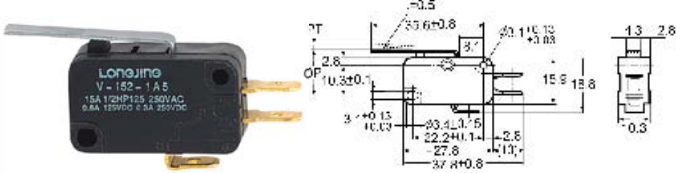

V Micro Switch 微动开关

接线端子种类 Terminal variety

型号 model	V-15	V-151	V-152	V-153	V-154	V-155	V-156
动作特性 operation specialty							
OF最大	200g	125g	200g	125g	240g	70g	125g
RF最小	50g	14g	50g	14g	50g	6g	14g
PT最大	1.4mm	4.0mm	1.6mm	4.0mm	1.6mm	9.0mm	4.0mm
OT最小	0.8mm	1.6mm	0.8mm	1.6mm	0.8mm	3.2mm	1.6mm
MD最大	0.5mm	1.5mm	0.6mm	1.5mm	0.6mm	2.8mm	1.5mm
OP	14.7 ± 0.5mm	15.2 ± 1.2mm	15.2 ± 0.5mm	20.7 ± 1.2mm	20.7 ± 0.6mm	15.2 ± 2.5mm	18.7 ± 1.2mm

V-5-1A5
V-106-1A5
V-156-1A5
V-166-1A5
V-216-1A5

V-51-1A5
V-101-1A5
V-151-1A5
V-161-1A5
V-211-1A5

V-52-1A5
V-106-1A5
V-156-1A5
V-166-1A5
V-216-1A5

V-53-1A5
V-103-1A5
V-153-1A5
V-163-1A5
V-213-1A5

V-54-1A5
V-106-1A5
V-156-1A5
V-166-1A5
V-216-1A5