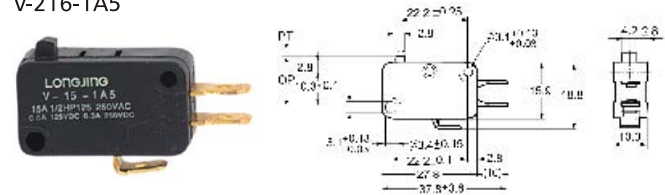

V Micro Switch 微动开关

接线端子种类 Terminal variety

型号 model	V-15	V-151	V-152	V-153	V-154	V-155	V-156
动作特性 operation specialty							
OF最大	200g	125g	200g	125g	240g	70g	125g
RF最小	50g	14g	50g	14g	50g	6g	14g
PT最大	1.4mm	4.0mm	1.6mm	4.0mm	1.6mm	9.0mm	4.0mm
OT最小	0.8mm	1.6mm	0.8mm	1.6mm	0.8mm	3.2mm	1.6mm
MD最大	0.5mm	1.5mm	0.6mm	1.5mm	0.6mm	2.8mm	1.5mm
OP	14.7 ± 0.5mm	15.2 ± 1.2mm	15.2 ± 0.5mm	20.7 ± 1.2mm	20.7 ± 0.6mm	15.2 ± 2.5mm	18.7 ± 1.2mm

V-5-1A5
V-106-1A5
V-156-1A5
V-166-1A5
V-216-1A5

V-51-1A5
V-101-1A5
V-151-1A5
V-161-1A5
V-211-1A5

V-52-1A5
V-106-1A5
V-156-1A5
V-166-1A5
V-216-1A5

V-53-1A5
V-103-1A5
V-153-1A5
V-163-1A5
V-213-1A5

V-54-1A5
V-106-1A5
V-156-1A5
V-166-1A5
V-216-1A5