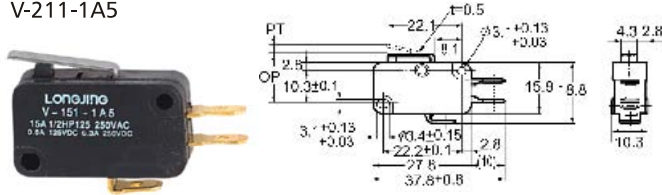

V Micro Switch 微动开关

接线端子种类 Terminal variety

型号 model	V-15	V-151	V-152	V-153	V-154	V-155	V-156
动作特性 operation specialty							
OF最大	200g	125g	200g	125g	240g	70g	125g
RF最小	50g	14g	50g	14g	50g	6g	14g
PT最大	1.4mm	4.0mm	1.6mm	4.0mm	1.6mm	9.0mm	4.0mm
OT最小	0.8mm	1.6mm	0.8mm	1.6mm	0.8mm	3.2mm	1.6mm
MD最大	0.5mm	1.5mm	0.6mm	1.5mm	0.6mm	2.8mm	1.5mm
OP	14.7 ± 0.5mm	15.2 ± 1.2mm	15.2 ± 0.5mm	20.7 ± 1.2mm	20.7 ± 0.6mm	15.2 ± 2.5mm	18.7 ± 1.2mm

V-5-1A5
V-106-1A5
V-156-1A5
V-166-1A5
V-216-1A5

V-51-1A5
V-101-1A5
V-151-1A5
V-161-1A5
V-211-1A5

V-52-1A5
V-106-1A5
V-156-1A5
V-166-1A5
V-216-1A5

V-53-1A5
V-103-1A5
V-153-1A5
V-163-1A5
V-213-1A5

V-54-1A5
V-106-1A5
V-156-1A5
V-166-1A5
V-216-1A5